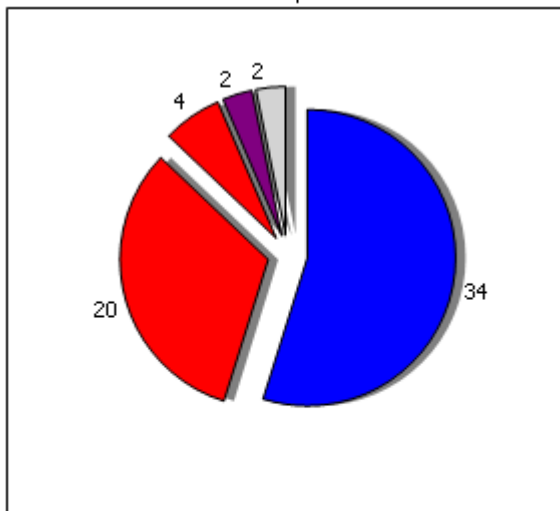

COUNTY COUNCIL – 16 MAY 2013

Results of the Staffordshire County Council Elections – Thursday, 2 May 2013

Links to full results:

- [Staffordshire County Council Elections - detailed results for Divisions](#)

Election results by party

Party name	Seats won	% of votes
Conservative	34	36%
Labour	20	27%
Labour and Co-operative Party	4	3%
UK Independence Party	2	24%
Independent	2	4%
Liberal Democrats	0	4%
Green	0	< 1%
Moorlands Democratic Alliance	0	< 1%
Trade Unionists and Socialists Against Cuts	0	< 1%
Independent Libertarian Network	0	< 1%
	0	< 1%
British National Party	0	< 1%
The Official Monster Raving Loony Party	0	< 1%
Turnout:		30%

Share of newly won seats