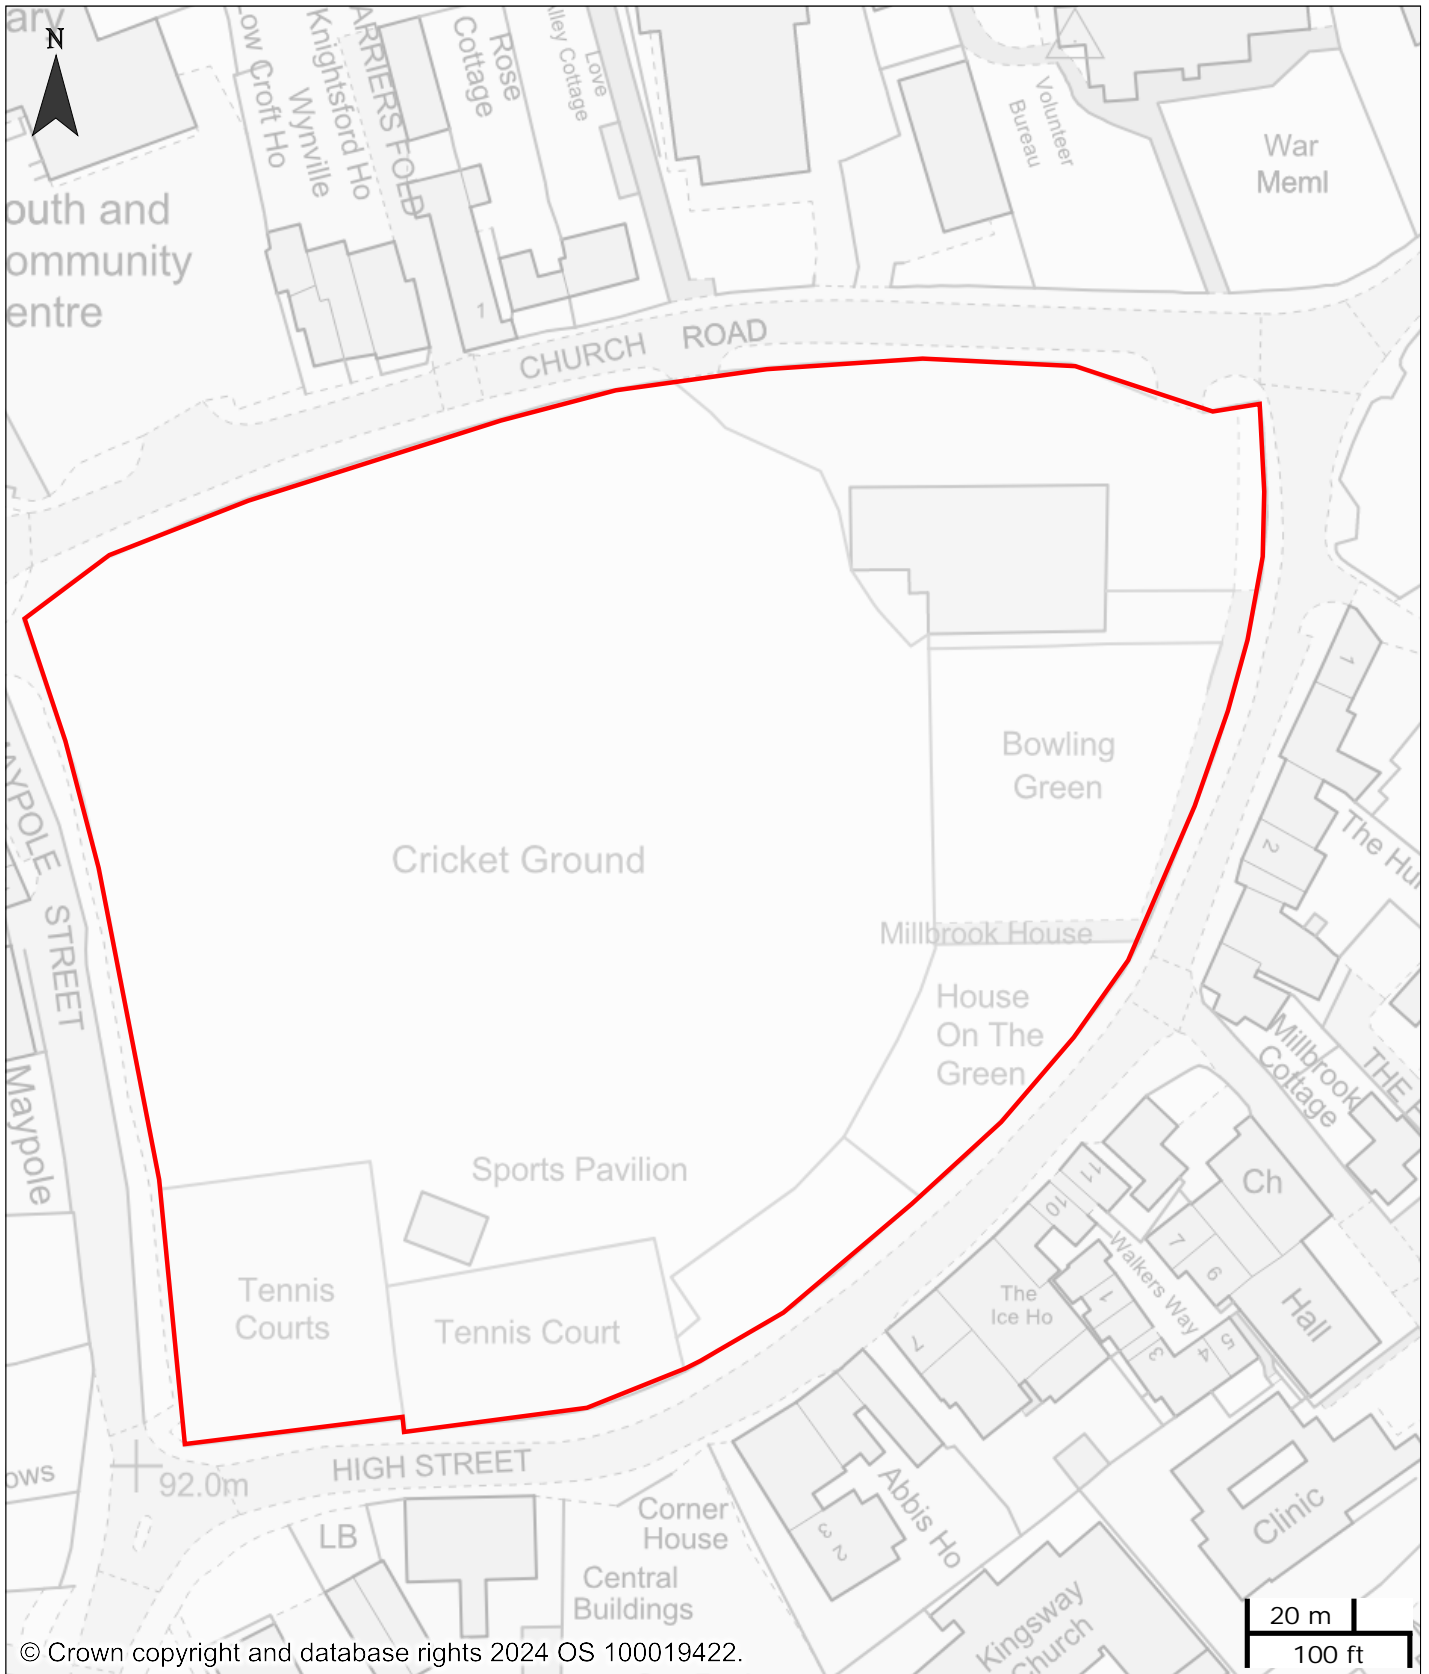

Wombourne Cricket Ground

Date Produced: 17/04/2024

© Crown copyright and database rights 2024 OS 100019422.

© Crown copyright and database rights 2024 OS 100019422.
Use of this data is subject to terms and conditions shown at
www.staffordshire.gov.uk/maps.

Site Plan: 1:1000 @ A4