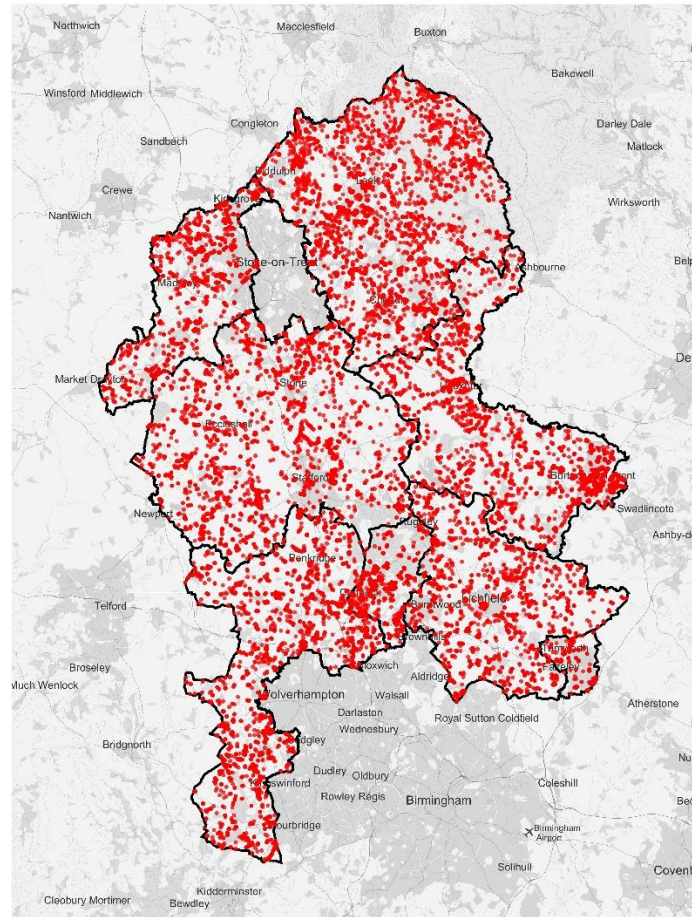

Staffordshire Premises with under 30mbps OMR June 2021