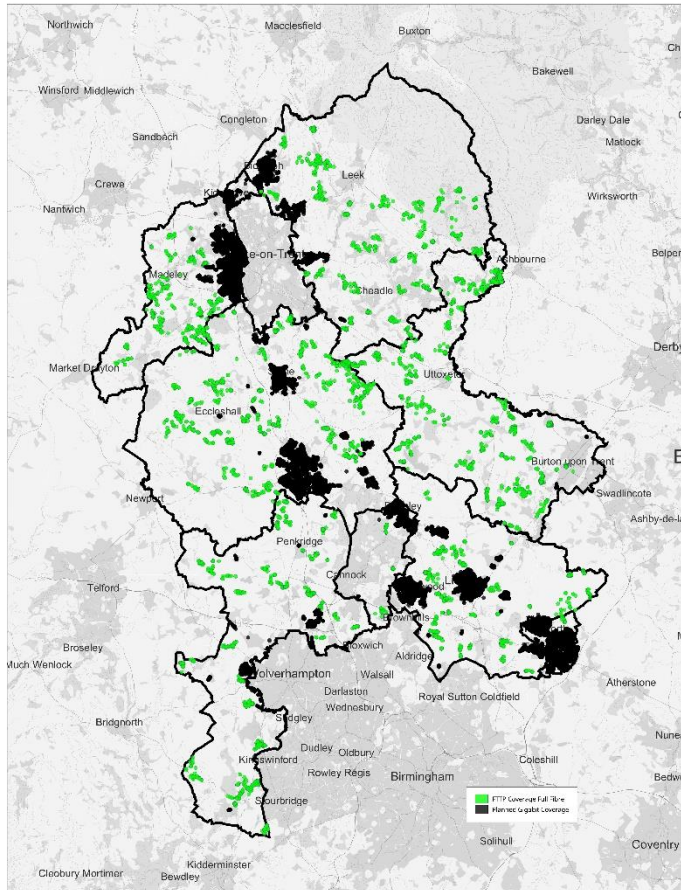

Appendix 4- Maps showing coverage as at June 2021

Staffordshire Premises with full fibre or planned gigabit coverage OMR June 2021